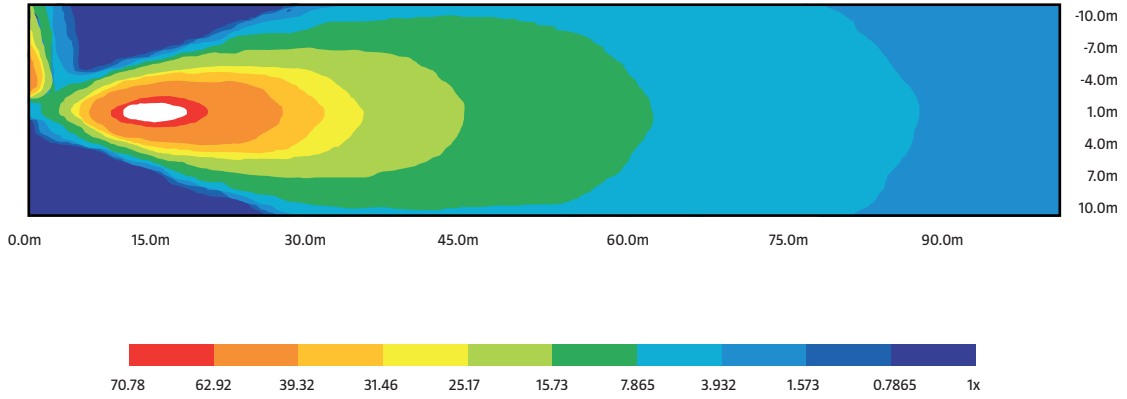

### Extra light bar LED 602192 Beam Pattern

Height of Lamp Fixed: H = 1.00 m Illumination Area): L = 100.0 m ,W = 20.0 m Voltage: 11.998 V Current: 3.15 A Power: 37.74 W