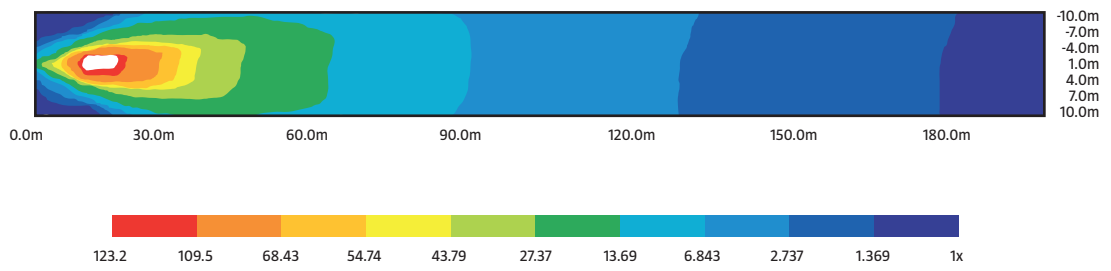

Extra light bar LED 602193 Beam Pattern

Height of Lamp Fixed: H = 1.00m Illumination Area): L = 100.0 m ,W = 20.0 m Voltage: 11.998V Current: 3.1 SA Power: 37.74W